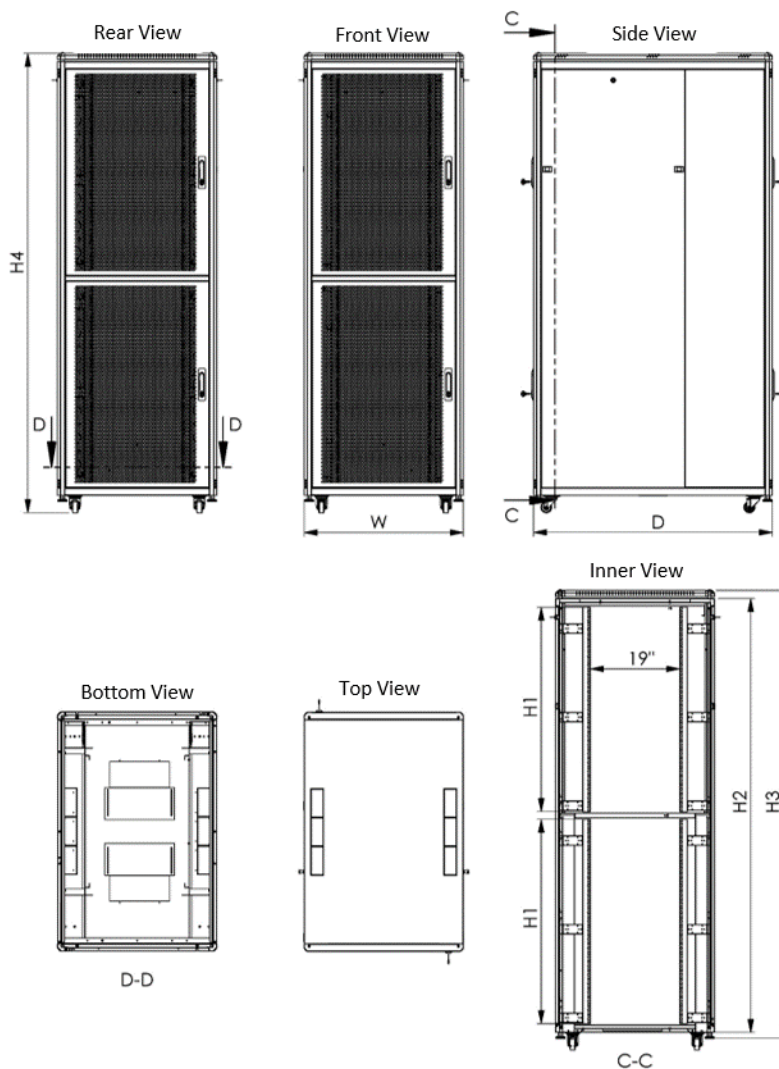

Co-location 19" Free Standing Rack Cabinet

- Cabinet design that is equipped to serve more than one project at the same time
- Secured access
- Cabinet structure with 2 compartments
- Optional perforated front and rear doors upon customer request
- Removable and lockable side panels
- Top case with M-joint cable entry, fan cut-out and suitable for fan mounting
- Bottom case with sliding cover and cable entry
- 4 pieces of 19" mounting rails with 1.5 mm thick, numbered from top to bottom and bottom to top that can be moved along the depth of the cabinet.
- 1000 kg carrying capacity (The capacity can be increased up to 1500 kg)

List Code: ELGCLXXUXXXXBLXXXXU

Technical Specifications

Dimensions: WxDxH mm
 Height in U
 Color

(Please contact with sales representative)
 (Please contact with sales representative)
RAL 9005 Black Color = BL

Co-location Cabinet

Product Code	Product Description	Width (W) mm	Depth (D) mm	H:1 Inner Height (mm)	H:2 Outer Height without Levelling Feet & Caster Set	H:3 Outer Height with Levelling Feet	H:4 Outer Height with Caster Set
ELGCL42U60XXBL2X20U	42U 600x1000/1200mm Colocation Cabinet (2x10U)	600	1000/1200	10U	1996	2026	2076
ELGCL45U60XXBL2X22U	45U 600x1000/1200mm Colocation Cabinet (2x22U)	600	1000/1200	22U	2129	2159	2209
ELGCL47U60XXBL2X23U	47U 600x1000/1200mm Colocation Cabinet (2x23U)	600	1000/1200	23U	2218	2248	2298
ELGCL42U80XXBL2X20U	42U 800x1000/1200mm Colocation Cabinet (2x20U)	800	1000/1200	10U	1996	2026	2076
ELGCL45U80XXBL2X22U	45U 800x1000/1200mm Colocation Cabinet (2x22U)	800	1000/1200	22U	2129	2159	2209
ELGCL47U80XXBL2X23U	47U 800x1000/1200mm Colocation Cabinet (2x23U)	800	1000/1200	23U	2218	2248	2298